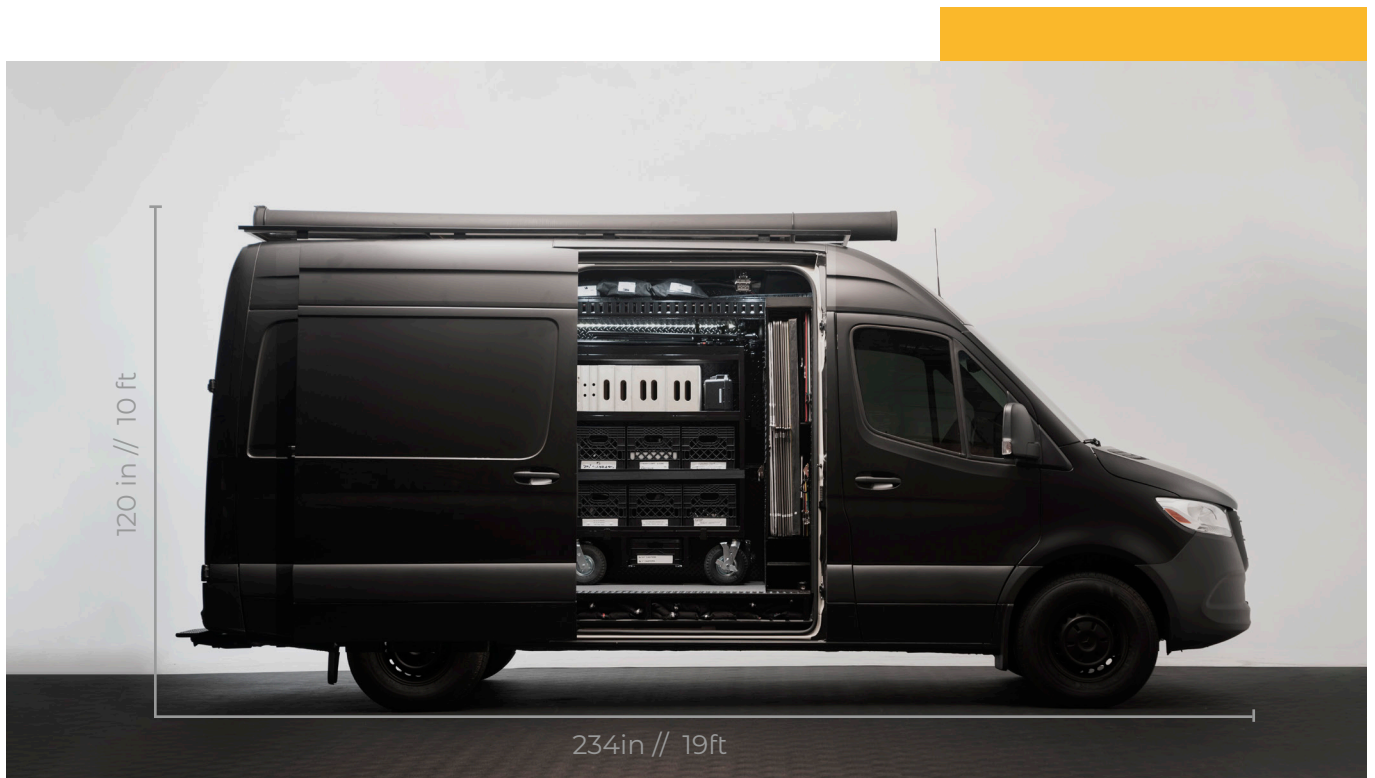

Mac House Sprinter Van Package

MAC HOUSE

43150 Osgood Road
Fremont, CA 94539

408.837.3777
create@machouse.com
www.machouse.com

Sprinter Van Package

SPECS

- Mercedes Benz Sprinter Van 144" Wheel Base 2500
- Dimensions: 10 ft by 19 ft
- Loading Ramp Dimensions: 4 ft by 11 ft
- 3 Seats
- Roof Rack
- Solar & Auxiliary Battery
 - 110V Edison Plugs
 - USB C & USB A Charging
 - 12V Cigarette Charging
- Full Interior Lighting
- Dash & Back Up Camera

STANDS

- | | |
|---------------------------|---|
| (6) 40" C-Stands | (2) Preemie Baby Stands |
| (2) 20" Low C-Stands | (2) Matthews Slider Stands (Dana Dolly) |
| (4) Combo Stands (3 Rise) | (2) 1" Wheel Sets |
| (2) Low Boy Combo Stands | (1) 3/4" Wheel Set |
| (2) Baby Stands (3 Rise) | (2) 1" Matthews Budget Wheels Set |
| (1) Turtle Base | (1) 3/4" American Casters Set |
| (1) Matthews Junior Boom | (2) Matthews Mini Boom |